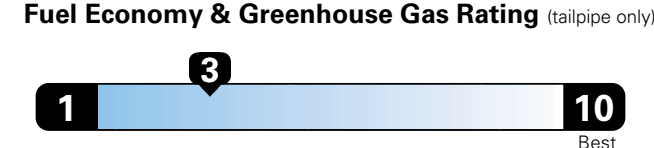

This vehicle emits 527 grams CO2 per mile. The best emits 0 grams per mile (tailpipe only). Producing and distributing fuel also creates emissions; learn more at fuelconomy.gov.

Actual results will vary for many reasons, including driving conditions and how you drive and maintain your vehicle. The average new vehicle gets 27 MPG and cost $6,750 to fuel over 5 years. Cost estimates are based on 15,000 miles per year at $2.60 per gallon. MPGe is miles per gasoline gallon equivalent. Vehicle emissions are a significant cause of climate change and smog.

fuelconomy.gov

Calculate personalized estimates and compare vehicles