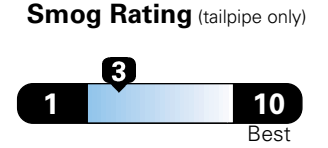

This vehicle emits 527 grams CO2 per mile. The best emits 0 grams per mile (tailpipe only). Producing and distributing fuel also creates emissions; learn more at fuelconomy.gov.

Actual results will vary for many reasons, including driving conditions and how you drive and maintain your vehicle. The average new vehicle gets 27 MPG and cost $6,750 to fuel over 5 years. Cost estimates are based on 15,000 miles per year at $2.60 per gallon. MPGe is miles per gasoline gallon equivalent. Vehicle emissions are a significant cause of climate change and smog.

fuelconomy.gov

Calculate personalized estimates and compare vehicles