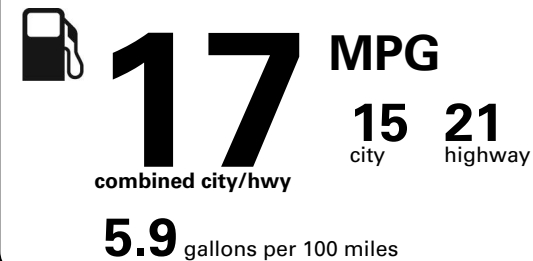

Fuel Economy and Environment

Gasoline Vehicle

Fuel Economy These estimates reflect new EPA methods beginning with 2017 models.

Standard pickups range from 12 to 25 MPG. The best vehicle rates 136 MPGe.

You spend \$5,250
in fuel costs over 5 years compared to the average new vehicle.