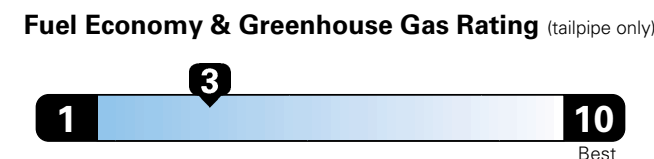

This vehicle emits 527 grams CO2 per mile. The best emits 0 grams per mile (tailpipe only). Producing and distributing fuel also creates emissions; learn more at fuelconomy.gov.

Actual results will vary for many reasons, including driving conditions and how you drive and maintain your vehicle. The average new vehicle gets 27 MPG and cost $7,000 to fuel over 5 years. Cost estimates are based on 15,000 miles per year at $2.80 per gallon. MPGe is miles per gasoline gallon equivalent. Vehicle emissions are a significant cause of climate change and smog.

fuelconomy.gov

Calculate personalized estimates and compare vehicles