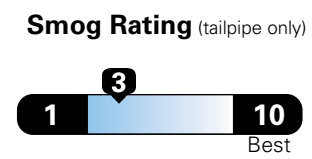

This vehicle emits 527 grams CO2 per mile. The best emits 0 grams per mile (tailpipe only). Producing and distributing fuel also creates emissions; learn more at fuelconomy.gov.

Actual results will vary for many reasons, including driving conditions and how you drive and maintain your vehicle. The average new vehicle gets 27 MPG and cost $7,000 to fuel over 5 years. Cost estimates are based on 15,000 miles per year at $2.80 per gallon. MPGe is miles per gasoline gallon equivalent. Vehicle emissions are a significant cause of climate change and smog.

fuelconomy.gov

Calculate personalized estimates and compare vehicles