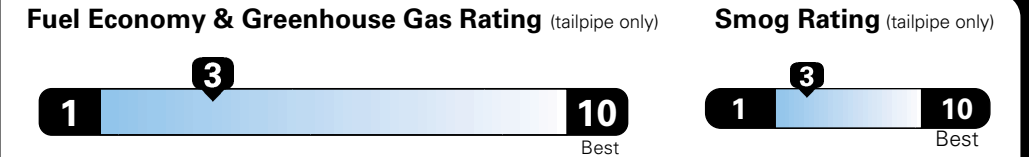

## Fuel Economy and Environment

**Flexible Fuel Vehicle  
Gasoline-Ethanol (E85)**

**You spend  
\$3,000**  
in fuel costs  
over 5 years  
compared to the  
average new vehicle.

**Annual fuel cost  
\$2,000**