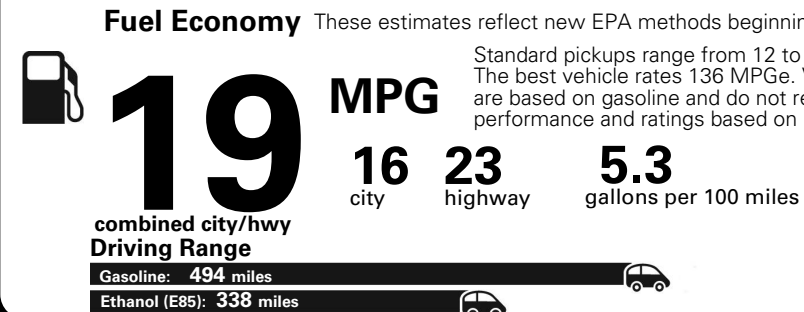

## Fuel Economy and Environment

**Flexible Fuel Vehicle  
Gasoline-Ethanol (E85)**

**You spend  
\$3,000**  
in fuel costs  
over 5 years  
compared to the  
average new vehicle.

**Annual fuel cost  
\$2,000**