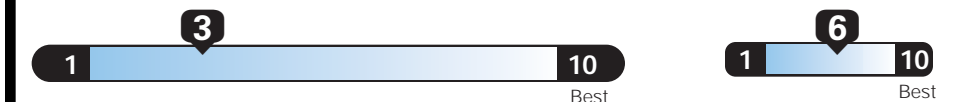

This vehicle emits 528 grams CO2 per mile. The best emits 0 grams per mile (tailpipe only). Producing and distributing fuel also creates emissions; learn more at fuel economy.gov

Actual results will vary for many reasons, including driving conditions and how you drive and maintain your vehicle. The average new vehicle gets 25 MPG and cost $9,000 to fuel over 5 years. Cost estimates are based on 15,000 miles per year at $3.15 per gallon. MPGe is miles per gasoline gallon equivalent. Vehicle emissions are a significant cause of climate change and smog.

fuel economy.gov

Calculate personalized estimates and compare vehicles