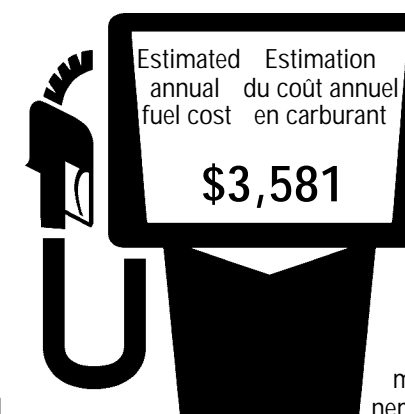

* Whichever comes first. Some conditions may apply. The 5-year/100,000-kilometre Powertrain Limited Warranty does not apply to vehicles sold for certain commercial uses. See your retailer for full details.

Attention:

Fuel economy ratings on EnerGuide labels for 2015 models have been calculated using a NEW Government of Canada test method. This NEW test method will apply to all 2015 model year vehicles sold in Canada.

For more information please visit the Government of Canada website: www.vehicles.nrcan.gc.ca

ENERGUIDE

Ask your dealer for the FUEL CONSUMPTION GUIDE
or call 1-800-387-2000.

CITY / VILLE*
16.2 17
L/100 km mi/gal

*Ratings reflect NEW test methods
vehicles.nrcan.gc.ca

HIGHWAY / ROUTE*
11.5 25
L/100 km mi/gal

*Les cotes reflètent des
NOUVELLES méthodes d'essai
vehicules.nrcan.gc.ca

These estimates are based on the Government of Canada's approved criteria and testing methods. The actual fuel consumption of this vehicle may vary. Refer to the Fuel Consumption Guide.

Canada

Données obtenues selon les critères et méthodes d'essais approuvés par le Gouvernement du Canada. La consommation réelle de carburant de ce véhicule peut varier. Consultez le Guide de consommation de carburant.

Demandez le GUIDE DE CONSOMMATION DE CARBURANT
à votre concessionnaire ou composez le 1-800-387-2000.