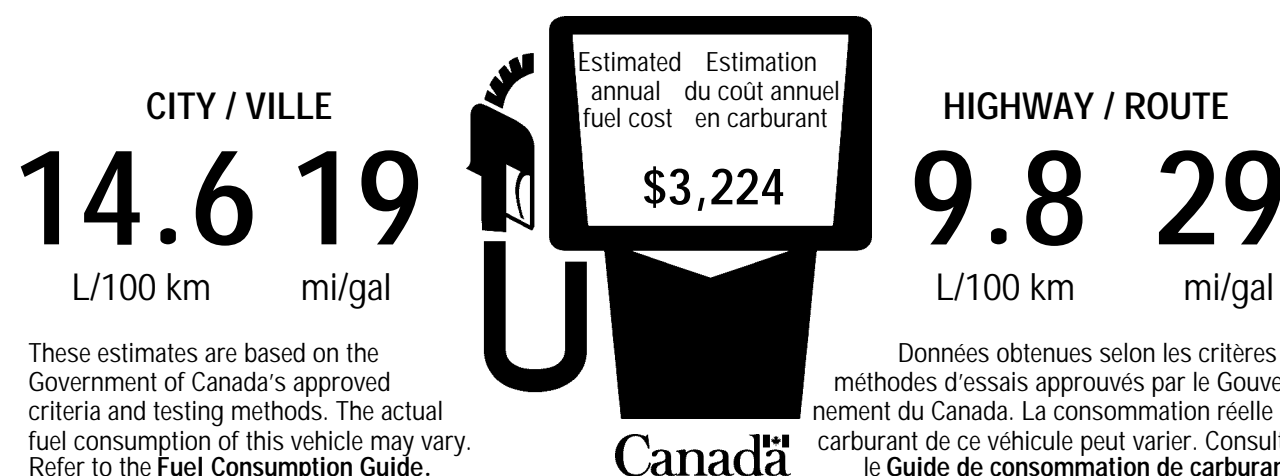

For more information visit: www.ramtruck.ca or call 1-800-465-2001

Chrysler Canada Inc.

**5-YEAR / 100,000-KM
$0 DEDUCTIBLE
POWERTRAIN WARRANTY**

24-Hour Roadside Assistance

FULLY TRANSFERABLE

2014 Chrysler, Jeep Dodge and Ram vehicles are backed by a 5-year or 100,000-kilometre fully transferable Powertrain Limited Warranty* with $0 deductible plus 24-hour roadside assistance.+ SRT vehicles are backed by a 3-year or 60,000-kilometre fully transferable Powertrain Limited Warranty* with $0 deductible plus 24-hour roadside assistance. Basic Warranty coverage is for 3 years or 60,000 kilometres.* Rust-through coverage on all body sheet metal is for 3 years. The Cummins Turbo Diesel engine is protected by a separate Limited Warranty, covering the engine for 5 years or 160,000 kilometres.* The EcoDiesel engine is backed by a 5-year or 100,000-kilometre fully transferable Powertrain Limited Warranty* with $0 deductible plus 24-hour roadside assistance.+

* Whichever comes first. Some conditions may apply.†The 5-year/100,000-kilometre Powertrain Limited Warranty does not apply to vehicles sold for certain commercial uses. See your retailer for full details.

*This Vehicle Is Manufactured To Meet Specific Canadian Requirements.
This Vehicle Is Not Manufactured For Sale Or Registration Outside Of Canada.*

ENERGUIDE

Ask your dealer for the FUEL CONSUMPTION GUIDE or call 1-800-387-2000.

Demandez le GUIDE DE CONSOMMATION DE CARBURANT à votre concessionnaire ou composez le 1-800-387-2000.