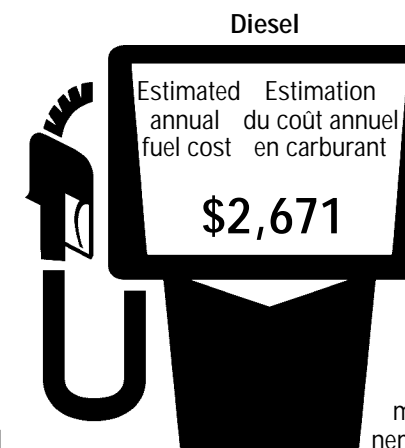

* Whichever comes first. Some conditions may apply. The 5-year/100,000-kilometre Powertrain Limited Warranty does not apply to vehicles sold for certain commercial uses. See your retailer for full details.

Attention:

Fuel economy ratings on EnerGuide labels for 2015 models have been calculated using a NEW Government of Canada test method. This NEW test method will apply to all 2015 model year vehicles sold in Canada.

For more information please visit the Government of Canada website: www.vehicles.nrcan.gc.ca

ENERGUIDE

Ask your dealer for the FUEL CONSUMPTION GUIDE
or call 1-800-387-2000.

CITY / VILLE*
12.1 23
L/100 km mi/gal

*Ratings reflect NEW test methods
vehicles.nrcan.gc.ca

Diesel
Estimated annual fuel cost
Estimation du coût annuel en carburant

$2,671

HIGHWAY / ROUTE*
8.8 32
L/100 km mi/gal

*Les cotes reflètent des NOUVELLES méthodes d'essai
vehicules.nrcan.gc.ca

These estimates are based on the Government of Canada's approved criteria and testing methods. The actual fuel consumption of this vehicle may vary. Refer to the Fuel Consumption Guide.

Canada

Données obtenues selon les critères et méthodes d'essais approuvés par le Gouvernement du Canada. La consommation réelle de carburant de ce véhicule peut varier. Consultez le Guide de consommation de carburant.

Demandez le GUIDE DE CONSOMMATION DE CARBURANT
à votre concessionnaire ou composez le 1-800-387-2000.