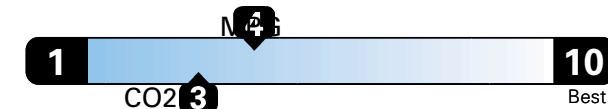

This vehicle emits 465 grams CO2 per mile. The best emits 0 grams per mile (tailpipe only). Producing and distributing fuel also creates emissions; learn more at fuelconomy.gov.

Actual results will vary for many reasons, including driving conditions and how you drive and maintain your vehicle. The average new vehicle gets 27 MPG and cost $6,750 to fuel over 5 years. Cost estimates are based on 15,000 miles per year at $2.65 per gallon. MPGe is miles per gasoline gallon equivalent. Vehicle emissions are a significant cause of climate change and smog.

fuelconomy.gov

Calculate personalized estimates and compare vehicles