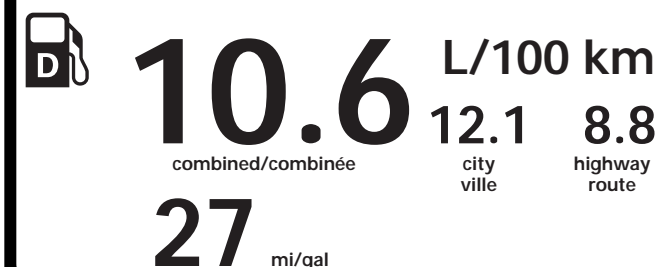

Canada

ENERGUIDE

Diesel Vehicle  
Véhicule au diesel

Fuel Consumption / Consommation de carburant

Annual fuel cost  
for an annual distance of 20,000 km, and an average fuel price of \$1.12 per litre of diesel