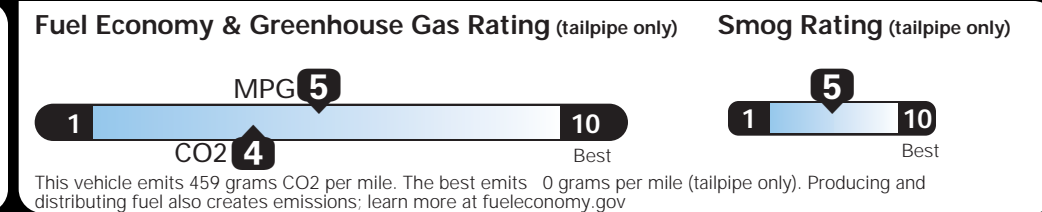

DESTINATION CHARGE $1,195

TOTAL PRICE: * $57,540

WARRANTY COVERAGE

5-year or 100,000-mile Powertrain Limited Warranty.
3-year or 36,000-mile Basic Limited Warranty.
5-year or 100,000-mile Roadside Assistance; certain restrictions apply.
Ask Dealer for a copy of the limited warranties or see your owner's manual for details.

**5 YEAR / 100,000 MILE
POWERTRAIN WARRANTY**

Assembly Point/Port of Entry: WARREN, MICHIGAN, U.S.A.

VIN: 1C6-RR7PM3FS-632736 L4-VON: 9445 S.L. 0304

THIS LABEL IS ADDED TO THIS VEHICLE TO COMPLY WITH FEDERAL LAW. THE LABEL CANNOT BE REMOVED OR ALTERED PRIOR TO DELIVERY TO THE ULTIMATE PURCHASER.
* STATE AND/OR LOCAL TAXES IF ANY, LICENSE AND TITLE FEES AND DEALER SUPPLIED AND INSTALLED OPTIONS AND ACCESSORIES ARE NOT INCLUDED IN THIS PRICE. DISCOUNT, IF ANY, IS BASED ON PRICE OF OPTIONS IF PURCHASED SEPARATELY.

EPA DOT Fuel Economy and Environment

Diesel Vehicle

Fuel Economy
22 MPG combined city/hwy
19 city 27 highway
4.5 gallons per 100 miles
Standard pickups range from 15 to 24 MPG. The best vehicle rates 119 MPGe.

You spend $1,750 more in fuel costs over 5 years compared to the average new vehicle.

Annual fuel COST $2,550

Actual results will vary for many reasons, including driving conditions and how you drive and maintain your vehicle. The average new vehicle gets 24 MPG and cost $11,000 to fuel over 5 years. Cost estimates are based on 15,000 miles per year at $3.75 per gallon. MPGe is miles per gasoline gallon equivalent. Vehicle emissions are a significant cause of climate change and smog.

fuelconomy.gov
Calculate personalized estimates and compare vehicles

GOVERNMENT 5-STAR SAFETY RATINGS

Overall Vehicle Score ★★★★★
Based on the combined ratings of frontal, side, and rollover. Should ONLY be compared to other vehicles of similar size and weight.

Frontal Crash	Driver	★★★★★
	Passenger	★★★★★
Based on the risk of injury in a frontal impact. Should ONLY be compared to other vehicles of similar size and weight.		
Side Crash	Front seat	★★★★★
	Rear seat	★★★★★
Based on the risk of injury in a side impact.		
Rollover		★★★
Based on the risk of rollover in a single-vehicle crash.		

Star ratings range from 1 to 5 stars (★★★★★) with 5 being the highest.
Source: National Highway Traffic Safety Administration (NHTSA)
www.safercar.gov or 1-888-327-4236

The safety ratings above are based on Federal Government tests of particular vehicles equipped with certain features and options. The performance of this vehicle may differ.

PARTS CONTENT INFORMATION

FOR VEHICLES IN THIS CARLINE:
U.S./CANADIAN PARTS CONTENT: 61 %
MAJOR SOURCES OF FOREIGN PARTS CONTENT:
MEXICO: 23 %
NOTE: PARTS CONTENT DOES NOT INCLUDE FINAL ASSEMBLY, DISTRIBUTION, OR OTHER NON-PARTS COSTS.
FOR THIS VEHICLE:
FINAL ASSEMBLY POINT: WARREN, MICHIGAN, U.S.A.
COUNTRY OF ORIGIN: ENGINE: ITALY TRANSMISSION: GERMANY

Snow Plow Prep Disclaimer
This vehicle not factory equipped for Snow Plow installation - See dealer for details.