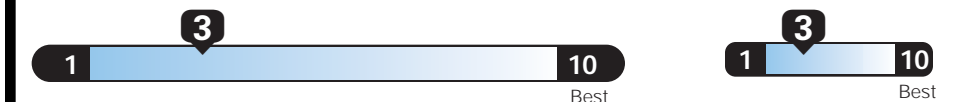

This vehicle emits 527 grams CO2 per mile. The best emits 0 grams per mile (tailpipe only). Producing and distributing fuel also creates emissions; learn more at fuelconomy.gov

Actual results will vary for many reasons, including driving conditions and how you drive and maintain your vehicle. The average new vehicle gets 27 MPG and cost $6,750 to fuel over 5 years. Cost estimates are based on 15,000 miles per year at $2.60 per gallon. MPGe is miles per gasoline gallon equivalent. Vehicle emissions are a significant cause of climate change and smog.

fuelconomy.gov

Calculate personalized estimates and compare vehicles