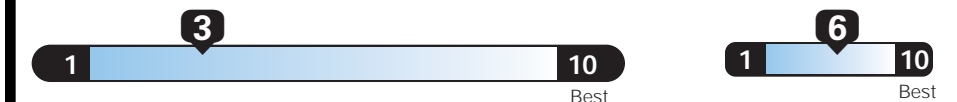

EPA DOT Fuel Economy and Environment

Gasoline Vehicle

Fuel Economy These estimates reflect new EPA methods beginning with 2017 models.
Standard pickups range from 15 to 22 MPG. The best vehicle rates 136 MPGe.

17 MPG
combined city/hwy

15 21
city highway

5.9 gallons per 100 miles

You spend \$4,750
more in fuel costs over 5 years compared to the average new vehicle.

Annual fuel COST \$2,350

Fuel Economy & Greenhouse Gas Rating (tailpipe only) Smog Rating (tailpipe only)