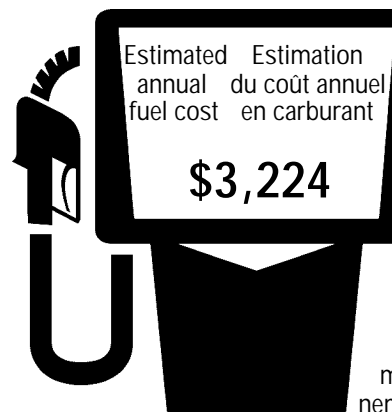

Chrysler Canada Inc.

5-YEAR / 100,000-KM
$0 DEDUCTIBLE
POWERTRAIN WARRANTY

24-Hour Roadside Assistance

FULLY TRANSFERABLE

2014 Chrysler, Jeep Dodge and Ram vehicles are backed by a 5-year or 100,000-kilometre fully transferable Powertrain Limited Warranty* with $0 deductible plus 24-hour roadside assistance.+ SRT vehicles are backed by a 3-year or 60,000-kilometre fully transferable Powertrain Limited Warranty* with $0 deductible plus 24-hour roadside assistance. Basic Warranty coverage is for 3 years or 60,000 kilometres.* Rust-through coverage on all body sheet metal is for 3 years. The Cummins Turbo Diesel engine is protected by a separate Limited Warranty, covering the engine for 5 years or 160,000 kilometres.* The EcoDiesel engine is backed by a 5-year or 100,000-kilometre fully transferable Powertrain Limited Warranty* with $0 deductible plus 24-hour roadside assistance.+

* Whichever comes first. Some conditions may apply.†The 5-year/100,000-kilometre Powertrain Limited Warranty does not apply to vehicles sold for certain commercial uses. See your retailer for full details.

*This Vehicle Is Manufactured To Meet Specific Canadian Requirements.
This Vehicle Is Not Manufactured For Sale Or Registration Outside Of Canada.*

ENERGUIDE

Ask your dealer for the FUEL CONSUMPTION GUIDE
or call 1-800-387-2000.

CITY / VILLE
14.6 19
L/100 km mi/gal

HIGHWAY / ROUTE
9.8 29
L/100 km mi/gal

These estimates are based on the Government of Canada's approved criteria and testing methods. The actual fuel consumption of this vehicle may vary. Refer to the Fuel Consumption Guide.

Canada

Données obtenues selon les critères et méthodes d'essais approuvés par le Gouvernement du Canada. La consommation réelle de carburant de ce véhicule peut varier. Consultez le Guide de consommation de carburant.

**Demandez le GUIDE DE CONSOMMATION DE CARBURANT
à votre concessionnaire ou composez le 1-800-387-2000.**