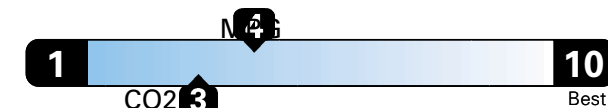

This vehicle emits 465 grams CO2 per mile. The best emits 0 grams per mile (tailpipe only). Producing and distributing fuel also creates emissions; learn more at fuelconomy.gov.

Actual results will vary for many reasons, including driving conditions and how you drive and maintain your vehicle. The average new vehicle gets 27 MPG and cost $6,750 to fuel over 5 years. Cost estimates are based on 15,000 miles per year at $2.65 per gallon. MPGe is miles per gasoline gallon equivalent. Vehicle emissions are a significant cause of climate change and smog.

fuelconomy.gov

Calculate personalized estimates and compare vehicles

Smartphone
QR Code

GOVERNMENT 5-STAR SAFETY RATINGS

Overall Vehicle Score

Not Rated

Based on the combined ratings of frontal, side, and rollover.
Should ONLY be compared to other vehicles of similar size and weight.

Frontal
Crash

Driver
Passenger

★★★★★
★★★★★

Based on the risk of injury in a frontal impact.
Should ONLY be compared to other vehicles of similar size and weight.

Side
Crash

Front seat
Rear seat

★★★★★
★★★★★

Based on the risk of injury in a side impact.

Rollover

★★★

Based on the risk of rollover in a single-vehicle crash.

Star ratings range from 1 to 5 stars (★★★★★) with 5 being the highest.
Source: National Highway Traffic Safety Administration (NHTSA)
www.safercar.gov or 1-888-327-4236

The safety ratings above are based on Federal Government tests of particular vehicles equipped with certain features and options. The performance of this vehicle may differ.

PARTS CONTENT INFORMATION

FOR VEHICLES IN THIS CARLINE:
U.S./CANADIAN PARTS CONTENT: 57%

MAJOR SOURCES OF FOREIGN PARTS CONTENT:

MEXICO : 27%

NOTE: PARTS CONTENT DOES NOT INCLUDE FINAL ASSEMBLY, DISTRIBUTION, OR OTHER NON-PARTS COSTS.

FOR THIS VEHICLE:

FINAL ASSEMBLY POINT:
WARREN, MICHIGAN, U.S.A.

COUNTRY OF ORIGIN:

ENGINE: ITALY

TRANSMISSION: GERMANY

Snow Plow Prep Disclaimer

This vehicle not factory equipped for Snow Plow installation - See dealer for details.

VEHICLE PROTECTION
A PRODUCT OF FCA US LLC

Ask for Mopar Vehicle Protection for your vehicle. We Built It. We Back It.