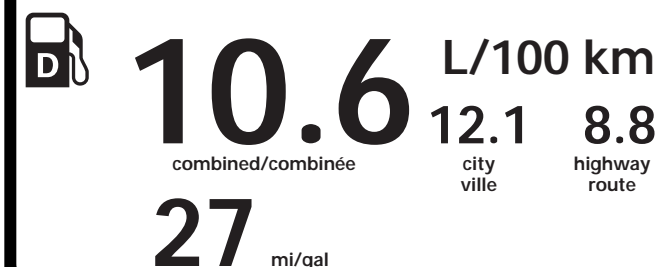

Canada

ENERGUIDE

Diesel Vehicle
Véhicule au diesel

Fuel Consumption / Consommation de carburant

Annual fuel COST
for an annual distance of 20,000 km, and an average fuel price of \$1.12 per litre of diesel