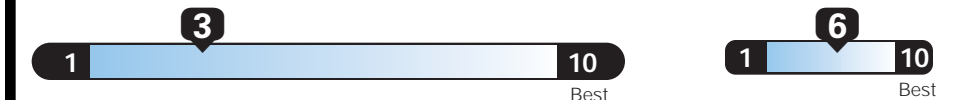

This vehicle emits 528 grams CO2 per mile. The best emits 0 grams per mile (tailpipe only). Producing and distributing fuel also creates emissions; learn more at fueleconomy.gov

Actual results will vary for many reasons, including driving conditions and how you drive and maintain your vehicle. The average new vehicle gets 25 MPG and cost $9,000 to fuel over 5 years. Cost estimates are based on 15,000 miles per year at $3.15 per gallon. MPGe is miles per gasoline gallon equivalent. Vehicle emissions are a significant cause of climate change and smog.

fueleconomy.gov

Calculate personalized estimates and compare vehicles