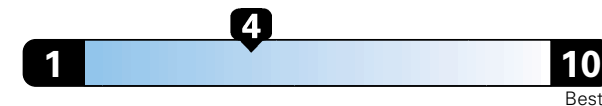

Fuel Economy and Environment

Gasoline Vehicle

Fuel Economy These estimates reflect new EPA methods beginning with 2017 models.
21 MPG
 combined city/hwy
19 city
24 highway
4.8 gallons per 100 miles

Standard pickups range from 14 to 22 MPG .
 The best vehicle rates 136 MPGe.

You spend \$2,000
 in fuel costs
 over 5 years
 compared to the
 average new vehicle.

Annual fuel cost \$1,800

Fuel Economy & Greenhouse Gas Rating (tailpipe only)

Smog Rating (tailpipe only)

This vehicle emits 418 grams CO2 per mile. The best emits 0 grams per mile (tailpipe only). Producing and distributing fuel also creates emissions; learn more at fuelconomy.gov.