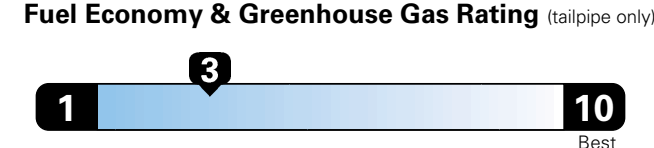

This vehicle emits 523 grams CO2 per mile. The best emits 0 grams per mile (tailpipe only). Producing and distributing fuel also creates emissions; learn more at fuelconomy.gov.

Actual results will vary for many reasons, including driving conditions and how you drive and maintain your vehicle. The average new vehicle gets 27 MPG and cost $7,000 to fuel over 5 years. Cost estimates are based on 15,000 miles per year at $2.80 per gallon. MPGe is miles per gasoline gallon equivalent. Vehicle emissions are a significant cause of climate change and smog.

fuelconomy.gov

Calculate personalized estimates and compare vehicles