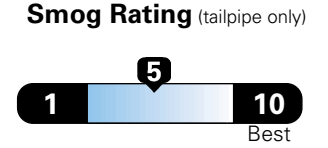

This vehicle emits 523 grams CO2 per mile. The best emits 0 grams per mile (tailpipe only). Producing and distributing fuel also creates emissions; learn more at fuelconomy.gov.

Actual results will vary for many reasons, including driving conditions and how you drive and maintain your vehicle. The average new vehicle gets 27 MPG and cost $7,000 to fuel over 5 years. Cost estimates are based on 15,000 miles per year at $2.80 per gallon. MPGe is miles per gasoline gallon equivalent. Vehicle emissions are a significant cause of climate change and smog.

fuelconomy.gov

Calculate personalized estimates and compare vehicles