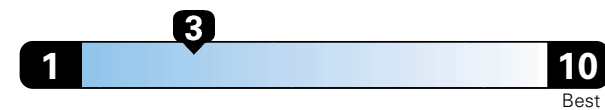

2019 MODEL YEAR
RAM 1500 BIG HORN CREW CAB 4X4

For more information visit: www.ramtrucks.com
or call 1-866-RAMINFO

FCA US LLC

THIS VEHICLE IS MANUFACTURED TO MEET SPECIFIC UNITED STATES REQUIREMENTS. THIS VEHICLE IS NOT MANUFACTURED FOR SALE OR REGISTRATION OUTSIDE OF THE UNITED STATES.

MANUFACTURER'S SUGGESTED RETAIL PRICE OF THIS MODEL INCLUDING DEALER PREPARATION

Base Price: $42,095

RAM 1500 BIGHORN/LONESTAR CREW 4X4
Exterior Color: Billet Silver Metallic Clear-Coat Exterior Paint
Interior Color: Black Interior Color
Interior: Deluxe Cloth Bucket Seat
Engine: 5.7-Liter V8 HEMI® MDS VVT Engine
Transmission: 8-Speed Automatic 8HP75 Transmission

STANDARD EQUIPMENT (UNLESS REPLACED BY OPTIONAL EQUIPMENT)

FUNCTIONAL/SAFETY FEATURES

Advanced Multistage Front Air Bags
Supplemental Front Seat Side Air Bags
Supplemental Side-Curtain Front / Rear Air Bags
3.21 Rear Axle Ratio
Keyless Go™
Remote Keyless Entry with All-Secure
Parkview® Rear Back-Up Camera
Sentry Key® Theft Deterrent System
4-Wheel Disc Anti-Lock Brakes
Electric Park Brake
Ready-Alert Braking
Rain Brake Support
Tire-Fill Alert
Tailgate-Ajar Warning Lamp
Electronic Roll Mitigation
Electronic Stability Control
Trailer Sway Damping
Hill Start Assist
Speed Control
Black Rotary Shifter
Class III Receiver-Hitch
7-Pin Wiring Harness
Capless Fuel-Fill

INTERIOR FEATURES