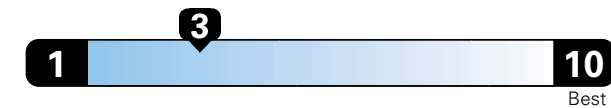

2019 MODEL YEAR
RAM 1500 LIMITED CREW CAB 4X4

For more information visit: www.ramtrucks.com
or call 1-866-RAMINFO

FCA US LLC

THIS VEHICLE IS MANUFACTURED TO MEET SPECIFIC UNITED STATES REQUIREMENTS. THIS VEHICLE IS NOT MANUFACTURED FOR SALE OR REGISTRATION OUTSIDE OF THE UNITED STATES.

MANUFACTURER'S SUGGESTED RETAIL PRICE OF THIS MODEL INCLUDING DEALER PREPARATION

Base Price: $56,895

RAM 1500 LIMITED CREW CAB 4X4
Exterior Color: Ivory Tri-Coat Exterior Paint
Interior Color: Black Interior Color
Interior: Premium Leather-Trimmed Bucket Seats
Engine: 5.7-Liter V8 HEMI® MDS VVT Engine
Transmission: 8-Speed Automatic 8HP75 Transmission
STANDARD EQUIPMENT (UNLESS REPLACED BY OPTIONAL EQUIPMENT)

FUNCTIONAL/SAFETY FEATURES

Advanced Multistage Front Air Bags
Supplemental Front Seat Side Air Bags
Supplemental Side-Curtain Front / Rear Air Bags
Parkview® Rear Back-Up Camera
ParkSense® Front and Rear Park-Assist with Stop
Blind-Spot with Cross-Path Detection
3.21 Rear Axle Ratio
Class IV Receiver-Hitch
Keyless Go™
Remote-Start System (N/A Manual Transmission)
4-Corner Air Suspension
Remote Tailgate-Release
Tailgate-Ajar Warning Lamp
Dampened Tailgate
Rain-Sensitive Windshield Wipers
Tire-Fill Alert

INTERIOR FEATURES