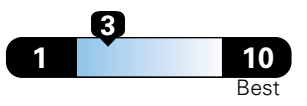

Smog Rating (tailpipe only)

This vehicle emits 389 grams CO2 per mile. The best emits 0 grams per mile (tailpipe only). Producing and distributing fuel also creates emissions; learn more at fuelconomy.gov.

Actual results will vary for many reasons, including driving conditions and how you drive and maintain your vehicle. The average new vehicle gets 27 MPG and cost $7,000 to fuel over 5 years. Cost estimates are based on 15,000 miles per year at $2.55 per gallon. MPGe is miles per gasoline gallon equivalent. Vehicle emissions are a significant cause of climate change and smog.

fuelconomy.gov

Calculate personalized estimates and compare vehicles