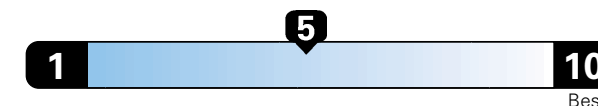

2019

300 TOURING-L

For more information visit: www.chrysler.com
or call 1-800-CHRYSLER

FCA US LLC

IMPORTED FROM DETROIT®

THIS VEHICLE IS MANUFACTURED TO MEET SPECIFIC UNITED STATES REQUIREMENTS. THIS VEHICLE IS NOT MANUFACTURED FOR SALE OR REGISTRATION OUTSIDE OF THE UNITED STATES.

MANUFACTURER'S SUGGESTED RETAIL PRICE OF THIS MODEL INCLUDING DEALER PREPARATION

Base Price: $28,995

CHRYSLER 300 TOURING
Exterior Color: Bright White Exterior Paint
Interior Color: Black Interior Color
Interior: Leather-Trimmed Bucket Seats
Engine: 3.6-Liter V6 24-Valve VVT Engine
Transmission: TorqueFlite® 8-Speed Automatic Transmission
STANDARD EQUIPMENT (UNLESS REPLACED BY OPTIONAL EQUIPMENT)
FUNCTIONAL/SAFETY FEATURES

Advanced Multistage Front Airbags
Supplemental Side-Curtain Front and Rear Airbags
Supplemental Front Seat-Mounted Side Airbags
Driver Inflatable Knee-Bolster Airbag
ParkView® Rear Back-Up Camera
4-Wheel Independent Touring Suspension
Electronic Stability Control
Electronic Roll Mitigation
All Speed Traction Control
4-Wheel Disc Anti-Lock Brakes
Keyless Go™
Acoustic Windshield
Acoustic Front Door Glass
Compact Spare Tire
18.5-Gallon Fuel Tank