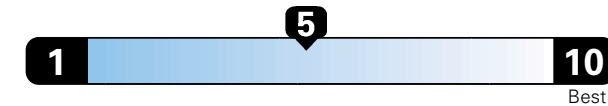

2019

300 TOURING W/ SPORT APPE

For more information visit: www.chrysler.com
or call 1-800-CHRYSLER

FCA US LLC

IMPORTED FROM DETROIT®

THIS VEHICLE IS MANUFACTURED TO MEET SPECIFIC UNITED STATES REQUIREMENTS. THIS VEHICLE IS NOT MANUFACTURED FOR SALE OR REGISTRATION OUTSIDE OF THE UNITED STATES.

MANUFACTURER'S SUGGESTED RETAIL PRICE OF THIS MODEL INCLUDING DEALER PREPARATION

Base Price: $29,220

CHRYSLER 300 TOURING
Exterior Color: Bright White Exterior Paint
Interior Color: Black Interior Color
Interior: Cloth High-Back Bucket Seats
Engine: 3.6-Liter V6 24-Valve VVT Engine
Transmission: TorqueFlite® 8-Speed Automatic Transmission
STANDARD EQUIPMENT (UNLESS REPLACED BY OPTIONAL EQUIPMENT)
FUNCTIONAL/SAFETY FEATURES

- Advanced Multistage Front Airbags
- Supplemental Side-Curtain Front and Rear Airbags
- Supplemental Front Seat-Mounted Side Airbags
- Driver Inflatable Knee-Bolster Airbag
- ParkView® Rear Back-Up Camera
- 4-Wheel Independent Touring Suspension
- Electronic Stability Control
- Electronic Roll Mitigation
- All Speed Traction Control
- 4-Wheel Disc Anti-Lock Brakes
- Keyless Go™
- Acoustic Windshield
- Acoustic Front Door Glass
- Compact Spare Tire
- 18.5-Gallon Fuel Tank

INTERIOR FEATURES