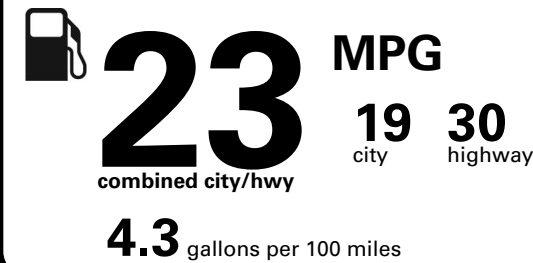

Fuel Economy and Environment

Gasoline Vehicle

Fuel Economy These estimates reflect new EPA methods beginning with 2017 models.

Large cars range from 14 to 103 MPGe. The best vehicle rates 136 MPGe.

You spend \$1,250 in fuel costs over 5 years compared to the average new vehicle.