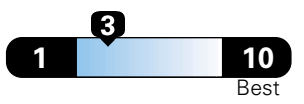

Smog Rating (tailpipe only)

This vehicle emits 389 grams CO2 per mile. The best emits 0 grams per mile (tailpipe only). Producing and distributing fuel also creates emissions; learn more at fueleconomy.gov.

Actual results will vary for many reasons, including driving conditions and how you drive and maintain your vehicle. The average new vehicle gets 27 MPG and cost $6,750 to fuel over 5 years. Cost estimates are based on 15,000 miles per year at $2.40 per gallon. MPGe is miles per gasoline gallon equivalent. Vehicle emissions are a significant cause of climate change and smog.

fueleconomy.gov

Calculate personalized estimates and compare vehicles