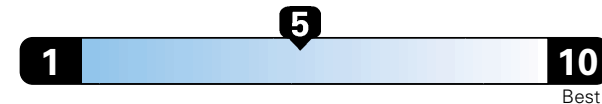

Fuel Economy & Greenhouse Gas Rating (tailpipe only)