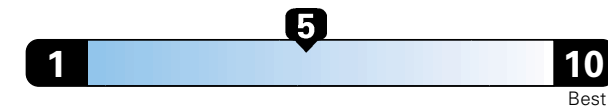

2019

300S

IMPORTED FROM DETROIT®

THIS VEHICLE IS MANUFACTURED TO MEET SPECIFIC UNITED STATES REQUIREMENTS. THIS VEHICLE IS NOT MANUFACTURED FOR SALE OR REGISTRATION OUTSIDE OF THE UNITED STATES.

MANUFACTURER'S SUGGESTED RETAIL PRICE OF THIS MODEL INCLUDING DEALER PREPARATION

Base Price: $36,395

CHRYSLER 300S
Exterior Color: Gloss Black Exterior Paint
Interior Color: Black Interior Color
Interior: Suede / Nappa Performance Seat
Engine: 3.6-Liter V6 24-Valve VVT Engine
Transmission: TorqueFlite® 8-Speed Automatic Transmission
STANDARD EQUIPMENT (UNLESS REPLACED BY OPTIONAL EQUIPMENT)
FUNCTIONAL/SAFETY FEATURES

300 Horsepower Rating
Sport Mode
4-Wheel Independent Performance Suspension
Advanced Multistage Front Airbags
Supplemental Side-Curtain Front and Rear Airbags
Supplemental Front Seat-Mounted Side Airbags
Driver Inflatable Knee-Bolster Airbag
ParkView® Rear Back-Up Camera
Electronic Stability Control
Electronic Roll Mitigation
All Speed Traction Control
Keyless Go™
Remote-Start System
Acoustic Windshield
Acoustic Front Door Glass
Compact Spare Tire
18.5-Gallon Fuel Tank