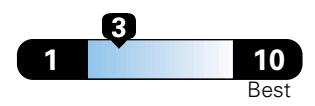

Smog Rating (tailpipe only)

This vehicle emits 389 grams CO2 per mile. The best emits 0 grams per mile (tailpipe only). Producing and distributing fuel also creates emissions; learn more at fueleconomy.gov.

Actual results will vary for many reasons, including driving conditions and how you drive and maintain your vehicle. The average new vehicle gets 27 MPG and cost $7,000 to fuel over 5 years. Cost estimates are based on 15,000 miles per year at $2.55 per gallon. MPGe is miles per gasoline gallon equivalent. Vehicle emissions are a significant cause of climate change and smog.

fueleconomy.gov

Calculate personalized estimates and compare vehicles