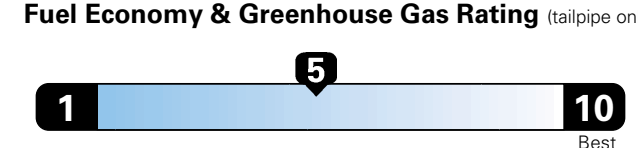

This vehicle emits 389 grams CO2 per mile. The best emits 0 grams per mile (tailpipe only). Producing and distributing fuel also creates emissions; learn more at fueleconomy.gov.

Actual results will vary for many reasons, including driving conditions and how you drive and maintain your vehicle. The average new vehicle gets 27 MPG and cost $7,000 to fuel over 5 years. Cost estimates are based on 15,000 miles per year at $2.55 per gallon. MPGe is miles per gasoline gallon equivalent. Vehicle emissions are a significant cause of climate change and smog.

fueleconomy.gov

Calculate personalized estimates and compare vehicles