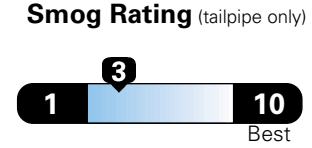

This vehicle emits 389 grams CO2 per mile. The best emits 0 grams per mile (tailpipe only). Producing and distributing fuel also creates emissions; learn more at fueleconomy.gov.

Actual results will vary for many reasons, including driving conditions and how you drive and maintain your vehicle. The average new vehicle gets 27 MPG and cost $7,000 to fuel over 5 years. Cost estimates are based on 15,000 miles per year at $2.55 per gallon. MPGe is miles per gasoline gallon equivalent. Vehicle emissions are a significant cause of climate change and smog.

fueleconomy.gov

Calculate personalized estimates and compare vehicles