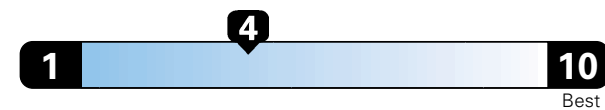

This vehicle emits 415 grams CO2 per mile. The best emits 0 grams per mile (tailpipe only). Producing and distributing fuel also creates emissions; learn more at fuelconomy.gov.

Smog Rating (tailpipe only)