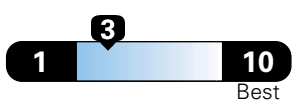

Actual results will vary for many reasons, including driving conditions and how you drive and maintain your vehicle. The average new vehicle gets 27 MPG and cost $6,750 to fuel over 5 years. Cost estimates are based on 15,000 miles per year at $2.40 per gallon. MPGe is miles per gasoline gallon equivalent. Vehicle emissions are a significant cause of climate change and smog.

fuelconomy.gov

Calculate personalized estimates and compare vehicles