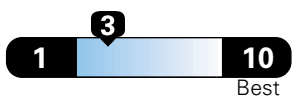

Smog Rating (tailpipe only)

Actual results will vary for many reasons, including driving conditions and how you drive and maintain your vehicle. The average new vehicle gets 27 MPG and cost $6,750 to fuel over 5 years. Cost estimates are based on 15,000 miles per year at $2.40 per gallon. MPGe is miles per gasoline gallon equivalent. Vehicle emissions are a significant cause of climate change and smog.

fuelconomy.gov

Calculate personalized estimates and compare vehicles