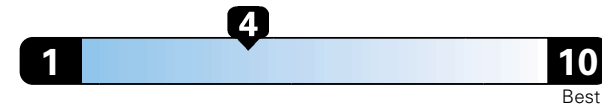

Fuel Economy & Greenhouse Gas Rating (tailpipe only)

This vehicle emits 415 grams CO2 per mile. The best emits 0 grams per mile (tailpipe only). Producing and distributing fuel also creates emissions; learn more at fuelconomy.gov.