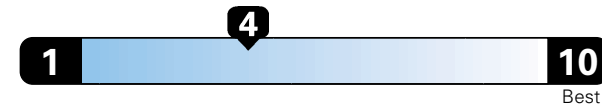

This vehicle emits 415 grams CO2 per mile. The best emits 0 grams per mile (tailpipe only). Producing and distributing fuel also creates emissions; learn more at fuelconomy.gov.

Smog Rating (tailpipe only)