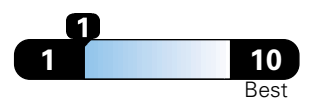

Smog Rating (tailpipe only)

This vehicle emits 498 grams CO2 per mile. The best emits 0 grams per mile (tailpipe only). Producing and distributing fuel also creates emissions; learn more at fuel economy.gov.

Actual results will vary for many reasons, including driving conditions and how you drive and maintain your vehicle. The average new vehicle gets 27 MPG and cost $7,000 to fuel over 5 years. Cost estimates are based on 15,000 miles per year at $3.00 per gallon. MPGe is miles per gasoline gallon equivalent. Vehicle emissions are a significant cause of climate change and smog.

fuel economy.gov

Calculate personalized estimates and compare vehicles