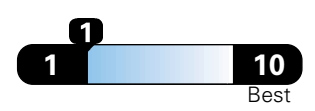

Smog Rating (tailpipe only)

This vehicle emits 498 grams CO2 per mile. The best emits 0 grams per mile (tailpipe only). Producing and distributing fuel also creates emissions; learn more at fuel economy.gov.

Actual results will vary for many reasons, including driving conditions and how you drive and maintain your vehicle. The average new vehicle gets 27 MPG and cost $7,000 to fuel over 5 years. Cost estimates are based on 15,000 miles per year at $3.00 per gallon. MPGe is miles per gasoline gallon equivalent. Vehicle emissions are a significant cause of climate change and smog.

fuel economy.gov

Calculate personalized estimates and compare vehicles