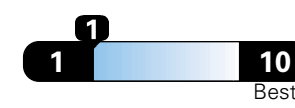

This vehicle emits 498 grams CO2 per mile. The best emits 0 grams per mile (tailpipe only). Producing and distributing fuel also creates emissions; learn more at fuelconomy.gov.

Actual results will vary for many reasons, including driving conditions and how you drive and maintain your vehicle. The average new vehicle gets 27 MPG and cost $7,000 to fuel over 5 years. Cost estimates are based on 15,000 miles per year at $3.00 per gallon. MPGe is miles per gasoline gallon equivalent. Vehicle emissions are a significant cause of climate change and smog.

fuelconomy.gov

Calculate personalized estimates and compare vehicles