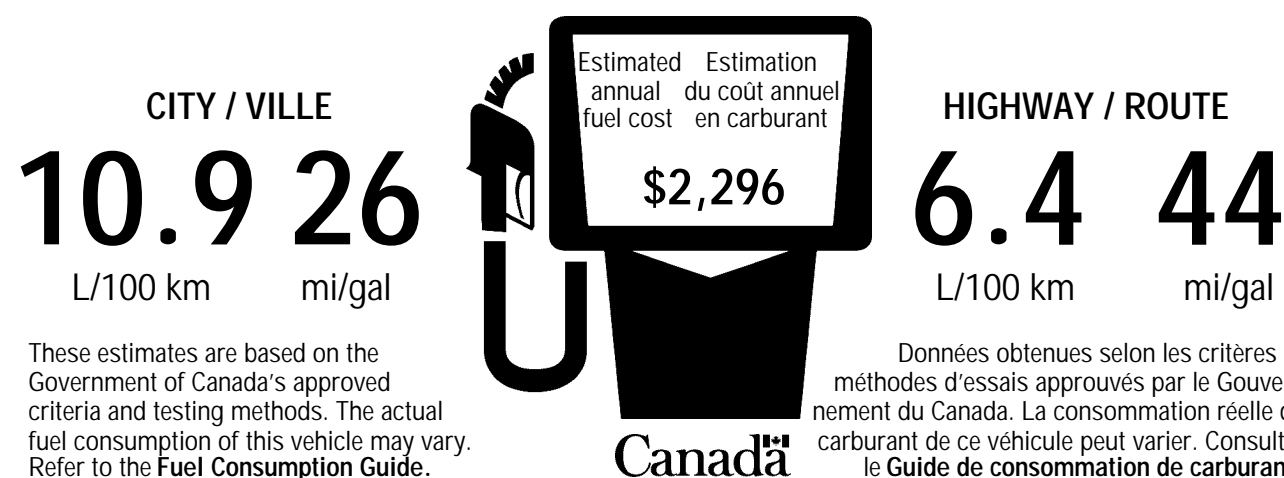

TOTAL PRICE: * $36,535

DEALER MAY SELL FOR LESS

VIN: 2C3-CDXHG2DH-710552

L4-VON: 6715

S.L. 0522

*EXCLUDES LICENSE FEE, PROVINCIAL AND FEDERAL SALES TAXES AND DEALER SUPPLIED OPTIONS AND ACCESSORIES.

** SEE BROCHURE FOR DETAILS

For more information visit: www.dodge.ca or call 1-800-465-2001

Chrysler Canada Inc.

5-YEAR / 100,000-KM
$0 DEDUCTIBLE
POWERTRAIN WARRANTY

24-Hour Roadside Assistance

FULLY TRANSFERABLE

2013 Chrysler, Jeep®, Dodge and Ram vehicles are backed by a 5-year or 100,000-kilometre* fully transferable Powertrain Limited Warranty with $0 deductible plus 24-hour roadside assistance*. Basic Warranty coverage is for 3 years or 60,000 kilometres*. Rust-through coverage on all body sheet metal is for 3 years. The Cummins® Turbo Diesel engine is protected by a separate Limited Warranty, covering the engine for 5 years or 160,000 kilometres*. The 5/100 Powertrain Limited Warranty does not apply to vehicles sold for certain commercial uses or to SRT models. Please see your dealer for details.

*Whichever comes first. *Some conditions may apply.

*This Vehicle Is Manufactured To Meet Specific Canadian Requirements.
This Vehicle Is Not Manufactured For Sale Or Registration Outside Of Canada.*

ENERGUIDE

Ask your dealer for the FUEL CONSUMPTION GUIDE or call 1-800-387-2000.

Demandez le GUIDE DE CONSOMMATION DE CARBURANT à votre concessionnaire ou composez le 1-800-387-2000.