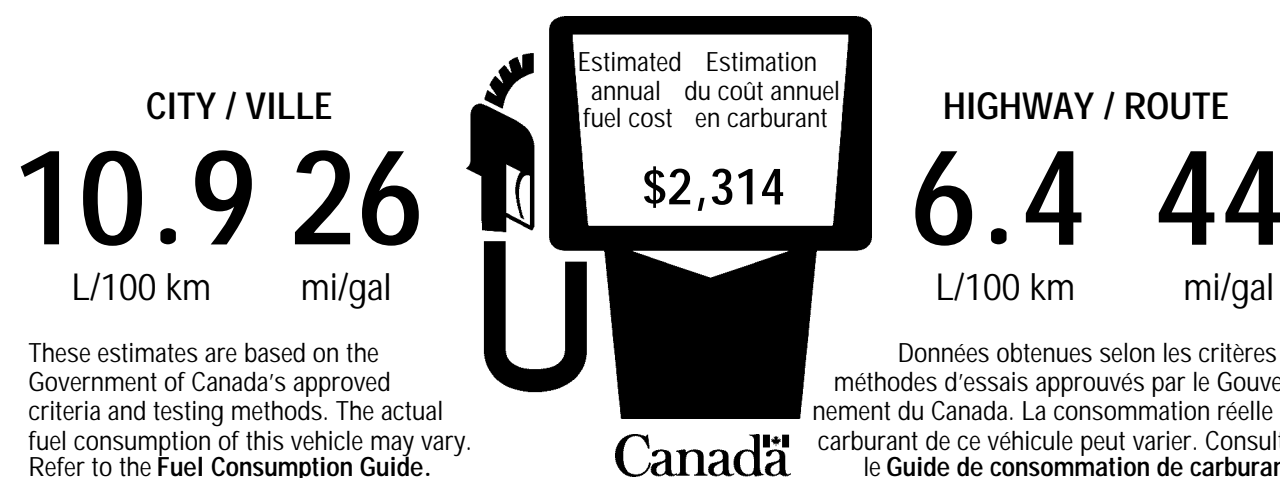

For more information visit: www.dodge.ca or call 1-800-465-2001

Chrysler Canada Inc.

5-YEAR / 100,000-KM $0 DEDUCTIBLE POWERTRAIN WARRANTY

24-Hour Roadside Assistance

FULLY TRANSFERABLE

2014 Chrysler, Jeep Dodge and Ram vehicles are backed by a 5-year or 100,000-kilometre fully transferable Powertrain Limited Warranty* with $0 deductible plus 24-hour roadside assistance.+ SRT vehicles are backed by a 3-year or 60,000-kilometre fully transferable Powertrain Limited Warranty* with $0 deductible plus 24-hour roadside assistance. Basic Warranty coverage is for 3 years or 60,000 kilometres.* Rust-through coverage on all body sheet metal is for 3 years. The Cummins Turbo Diesel engine is protected by a separate Limited Warranty, covering the engine for 5 years or 160,000 kilometres.* The EcoDiesel engine is backed by a 5-year or 100,000-kilometre fully transferable Powertrain Limited Warranty* with $0 deductible plus 24-hour roadside assistance.+

* Whichever comes first. Some conditions may apply.*The 5-year/100,000-kilometre Powertrain Limited Warranty does not apply to vehicles sold for certain commercial uses. See your retailer for full details.

*This Vehicle Is Manufactured To Meet Specific Canadian Requirements.
This Vehicle Is Not Manufactured For Sale Or Registration Outside Of Canada.*

ENERGUIDE

Ask your dealer for the **FUEL CONSUMPTION GUIDE** or call 1-800-387-2000.

Demandez le GUIDE DE CONSOMMATION DE CARBURANT à votre concessionnaire ou composez le 1-800-387-2000.