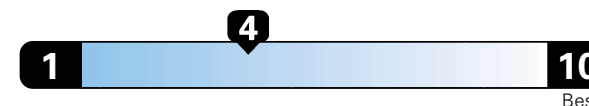

Large cars range from 14 to 104 MPGe.
The best vehicle rates 136 MPGe.

You spend
\$1,750
in fuel costs
over 5 years
compared to the
average new vehicle.

Annual fuel cost
\$1,700

Fuel Economy & Greenhouse Gas Rating (tailpipe only)