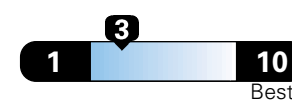

2018 DODGE CHARGER GT AWD

THIS VEHICLE IS MANUFACTURED TO MEET SPECIFIC UNITED STATES REQUIREMENTS. THIS VEHICLE IS NOT MANUFACTURED FOR SALE OR REGISTRATION OUTSIDE OF THE UNITED STATES.

MANUFACTURER'S SUGGESTED RETAIL PRICE OF THIS MODEL INCLUDING DEALER PREPARATION

Base Price: **$32,995**

DODGE CHARGER GT AWD

Exterior Color: Granite Exterior Paint

Interior Color: Black Interior Color

Interior: Cloth Sport Seat

Engine: 3.6-Liter V6 24-Valve VVT Engine

Transmission: TorqueFlite 8-Speed Automatic Transmission

STANDARD EQUIPMENT (UNLESS REPLACED BY OPTIONAL EQUIPMENT)

FUNCTIONAL/SAFETY FEATURES

Advanced Multistage Front Airbags
Supplemental Front Seat-Mounted Side Airbags
Supplemental Side-Curtain Front and Rear Airbags
ParkView® Rear Back Up Camera
ParkSense® Rear Park-Assist System
Active Transfer Case with Front Axle Disconnect
Anti-Lock 4-Wheel Disc Performance Brakes
Rain Brake Support
Ready-Alert Braking
Electronic Stability Control
All Speed Traction Control
Electric Power Steering
Hill Start Assist
Tire Pressure Monitoring Display
Keyless Go™
Sentry Key® Theft Deterrent System
Remote-Start System (N/A w/Manual Trans)
Capless Fuel Fill

INTERIOR FEATURES