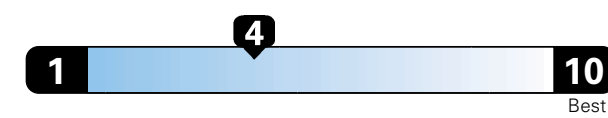

2019

PACIFICA TOURING L

For more information visit: www.chrysler.com
or call 1-800-CHRYSLER

FCA US LLC

IMPORTED FROM DETROIT®

THIS VEHICLE IS MANUFACTURED TO MEET SPECIFIC UNITED STATES REQUIREMENTS. THIS VEHICLE IS NOT MANUFACTURED FOR SALE OR REGISTRATION OUTSIDE OF THE UNITED STATES.

MANUFACTURER'S SUGGESTED RETAIL PRICE OF THIS MODEL INCLUDING DEALER PREPARATION

Base Price: $36,295

CHRYSLER PACIFICA TOURING L
Exterior Color: Bright White Clear-Coat Exterior Paint
Interior Color: Black / Black / Black Interior Colors
Interior: Perf Leather Buckets Seats with "S" Logo
Engine: 3.6L V6 24V VVT Engine with ESS
Transmission: 9-Speed FWD Automatic Transmission

STANDARD EQUIPMENT (UNLESS REPLACED BY OPTIONAL EQUIPMENT)

FUNCTIONAL/SAFETY FEATURES
Advanced Multistage Front Airbags
Driver Inflatable Knee-Bolster Airbag
Passenger Inflatable Knee-Bolster Air Bag
Supplemental Side-Curtain Airbags in All Rows
Supplemental Front Seat-Mounted Side Airbags
LATCH Ready Child Seat Anchor System
ParkView® Rear Back-Up Camera
SafetyTec Group
Blind-Spot and Cross-Path Detection
ParkSense® Rear Park-Assist with Stop
Electronic Stability Control
Ready-Alert Braking
Hill Start Assist
Capless Fuel-Fill
Tire Inflator Kit (No Compact Spare)
Remote-Start System
Universal Garage-Door Opener
Sentry Key® Theft Deterrent System
Remote Proximity - All Doors
Keyless Go™