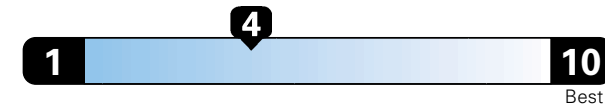

2019

PACIFICA TOURING L

For more information visit: www.chrysler.com
or call 1-800-CHRYSLER

FCA US LLC

IMPORTED FROM DETROIT®

THIS VEHICLE IS MANUFACTURED TO MEET SPECIFIC UNITED STATES REQUIREMENTS. THIS VEHICLE IS NOT MANUFACTURED FOR SALE OR REGISTRATION OUTSIDE OF THE UNITED STATES.

MANUFACTURER'S SUGGESTED RETAIL PRICE OF THIS MODEL INCLUDING DEALER PREPARATION

Base Price: $36,295

CHRYSLER PACIFICA TOURING L
Exterior Color: Billet Silver Metallic Clear-Coat
Interior Color: Black / Black / Black Interior Colors
Interior: Perf Leather Buckets Seats with "S" Logo
Engine: 3.6L V6 24V VVT Engine with ESS
Transmission: 9-Speed FWD Automatic Transmission

STANDARD EQUIPMENT (UNLESS REPLACED BY OPTIONAL EQUIPMENT)

FUNCTIONAL/SAFETY FEATURES

- Advanced Multistage Front Airbags
- Driver Inflatable Knee-Bolster Airbag
- Passenger Inflatable Knee-Bolster Air Bag
- Supplemental Side-Curtain Airbags in All Rows
- Supplemental Front Seat-Mounted Side Airbags
- LATCH Ready Child Seat Anchor System
- ParkView® Rear Back-Up Camera
- SafetyTec Group
- Blind-Spot and Cross-Path Detection
- ParkSense® Rear Park-Assist with Stop
- Electronic Stability Control
- Ready-Alert Braking
- Hill Start Assist
- Capless Fuel-Fill
- Tire Inflator Kit (No Compact Spare)
- Remote-Start System (N/A w/Manual Transmission)
- Universal Garage-Door Opener
- Sentry Key® Theft Deterrent System
- Remote Proximity - All Doors
- Keyless Go™

INTERIOR FEATURES