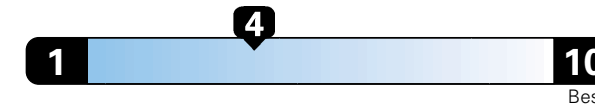

2019

PACIFICA TOURING L

For more information visit: www.chrysler.com
or call 1-800-CHRYSLER

FCA US LLC

IMPORTED FROM DETROIT®

THIS VEHICLE IS MANUFACTURED TO MEET SPECIFIC UNITED STATES REQUIREMENTS. THIS VEHICLE IS NOT MANUFACTURED FOR SALE OR REGISTRATION OUTSIDE OF THE UNITED STATES.

MANUFACTURER'S SUGGESTED RETAIL PRICE OF THIS MODEL INCLUDING DEALER PREPARATION

Base Price: $36,545

CHRYSLER PACIFICA TOURING L
Exterior Color: Brilliant Black Crystal Pearl-Coat Exterior Paint
Interior Color: Black / Alloy Interior Colors
Interior: Perforated Leather-Trim Bucket Seats
Engine: 3.6L V6 24V VVT Engine with ESS
Transmission: 9-Speed FWD Automatic Transmission
STANDARD EQUIPMENT (UNLESS REPLACED BY OPTIONAL EQUIPMENT)
FUNCTIONAL/SAFETY FEATURES

- Advanced Multistage Front Airbags
- Driver Inflatable Knee-Bolster Airbag
- Passenger Inflatable Knee-Bolster Air Bag
- Supplemental Side-Curtain Airbags in All Rows
- Supplemental Front Seat-Mounted Side Airbags
- LATCH Ready Child Seat Anchor System
- ParkView® Rear Back-Up Camera
- SafetyTec Group
- Blind-Spot and Cross-Path Detection
- ParkSense® Rear Park-Assist with Stop
- Electronic Stability Control
- Ready-Alert Braking
- Hill Start Assist
- Capless Fuel-Fill
- Tire Inflator Kit (No Compact Spare)
- Remote-Start System
- Universal Garage-Door Opener
- Sentry Key® Theft Deterrent System
- Remote Proximity - All Doors
- Keyless Go™

INTERIOR FEATURES