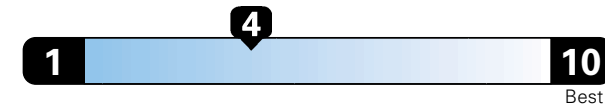

2019

PACIFICA TOURING L

For more information visit: www.chrysler.com
or call 1-800-CHRYSLER

FCA US LLC

IMPORTED FROM DETROIT®

THIS VEHICLE IS MANUFACTURED TO MEET SPECIFIC UNITED STATES REQUIREMENTS. THIS VEHICLE IS NOT MANUFACTURED FOR SALE OR REGISTRATION OUTSIDE OF THE UNITED STATES.

MANUFACTURER'S SUGGESTED RETAIL PRICE OF THIS MODEL INCLUDING DEALER PREPARATION

Base Price: $36,545

CHRYSLER PACIFICA TOURING L
Exterior Color: Bright White Clear-Coat Exterior Paint
Interior Color: Black / Black / Black Interior Colors
Interior: Perforated Leather Buckets Seats with "S" Logo
Engine: 3.6L V6 24V VVT Engine with ESS
Transmission: 9-Speed FWD Automatic Transmission

STANDARD EQUIPMENT (UNLESS REPLACED BY OPTIONAL EQUIPMENT)

FUNCTIONAL/SAFETY FEATURES

Advanced Multistage Front Airbags
Driver Inflatable Knee-Bolster Airbag
Passenger Inflatable Knee-Bolster Air Bag
Supplemental Side-Curtain Airbags in All Rows
Supplemental Front Seat-Mounted Side Airbags
LATCH Ready Child Seat Anchor System
ParkView® Rear Back-Up Camera
SafetyTec Group
Blind-Spot and Cross-Path Detection
ParkSense® Rear Park-Assist with Stop
Electronic Stability Control
Ready-Alert Braking
Hill Start Assist
Capless Fuel-Fill
Tire Inflator Kit (No Compact Spare)
Remote-Start System
Universal Garage-Door Opener
Sentry Key® Theft Deterrent System
Remote Proximity - All Doors
Keyless Go™

INTERIOR FEATURES