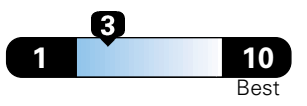

4.5 gallons per 100 miles

You spend \$1,500
in fuel costs over 5 years compared to the average new vehicle.

Annual fuel cost \$1,650

Fuel Economy & Greenhouse Gas Rating (tailpipe only)

Smog Rating (tailpipe only)