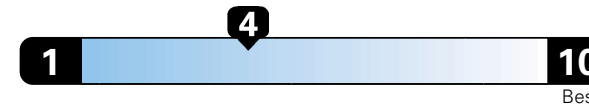

Fuel Economy & Greenhouse Gas Rating (tailpipe only)