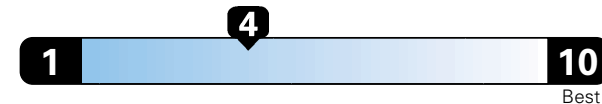

2019

PACIFICA TOURING L

For more information visit: www.chrysler.com
or call 1-800-CHRYSLER

FCA US LLC

IMPORTED FROM DETROIT®

THIS VEHICLE IS MANUFACTURED TO MEET SPECIFIC UNITED STATES REQUIREMENTS. THIS VEHICLE IS NOT MANUFACTURED FOR SALE OR REGISTRATION OUTSIDE OF THE UNITED STATES.

MANUFACTURER'S SUGGESTED RETAIL PRICE OF THIS MODEL INCLUDING DEALER PREPARATION

Base Price: $36,295

CHRYSLER PACIFICA TOURING L
Exterior Color: Granite Crystal Metallic Clear-Coat Exterior Paint
Interior Color: Black / Black / Black Interior Colors
Interior: Perf Leather Buckets Seats with "S" Logo
Engine: 3.6L V6 24V VVT Engine with ESS
Transmission: 9-Speed FWD Automatic Transmission

STANDARD EQUIPMENT (UNLESS REPLACED BY OPTIONAL EQUIPMENT)

FUNCTIONAL/SAFETY FEATURES

Advanced Multistage Front Airbags
Driver Inflatable Knee-Bolster Airbag
Passenger Inflatable Knee-Bolster Air Bag
Supplemental Side-Curtain Airbags in All Rows
Supplemental Front Seat-Mounted Side Airbags
LATCH Ready Child Seat Anchor System
ParkView® Rear Back-Up Camera
SafetyTec Group
Blind-Spot and Cross-Path Detection
ParkSense® Rear Park-Assist with Stop
Electronic Stability Control
Ready-Alert Braking
Hill Start Assist
Capless Fuel-Fill
Tire Inflator Kit (No Compact Spare)
Remote-Start System (N/A w/Manual Transmission)
Universal Garage-Door Opener
Sentry Key® Theft Deterrent System
Remote Proximity - All Doors
Keyless Go™