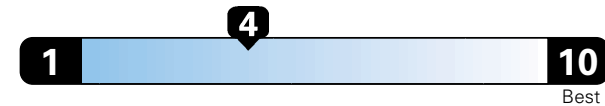

Fuel Economy & Greenhouse Gas Rating (tailpipe only)