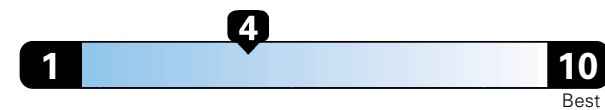

2019

PACIFICA TOURING L

For more information visit: www.chrysler.com
or call 1-800-CHRYSLER

FCA US LLC

IMPORTED FROM DETROIT®

THIS VEHICLE IS MANUFACTURED TO MEET SPECIFIC UNITED STATES REQUIREMENTS. THIS VEHICLE IS NOT MANUFACTURED FOR SALE OR REGISTRATION OUTSIDE OF THE UNITED STATES.

MANUFACTURER'S SUGGESTED RETAIL PRICE OF THIS MODEL INCLUDING DEALER PREPARATION

Base Price: $36,545

CHRYSLER PACIFICA TOURING L
Exterior Color: Granite Crystal Metallic Clear-Coat Exterior Paint
Interior Color: Black / Black / Black Interior Colors
Interior: Perforated Leather Buckets Seats with "S" Logo
Engine: 3.6L V6 24V VVT Engine with ESS
Transmission: 9-Speed FWD Automatic Transmission

STANDARD EQUIPMENT (UNLESS REPLACED BY OPTIONAL EQUIPMENT)

FUNCTIONAL/SAFETY FEATURES

Advanced Multistage Front Airbags
Driver Inflatable Knee-Bolster Airbag
Passenger Inflatable Knee-Bolster Air Bag
Supplemental Side-Curtain Airbags in All Rows
Supplemental Front Seat-Mounted Side Airbags
LATCH Ready Child Seat Anchor System
ParkView® Rear Back-Up Camera
SafetyTec Group
Blind-Spot and Cross-Path Detection
ParkSense® Rear Park-Assist with Stop
Electronic Stability Control
Ready-Alert Braking
Hill Start Assist
Capless Fuel-Fill
Tire Inflator Kit (No Compact Spare)
Remote-Start System
Universal Garage-Door Opener
Sentry Key® Theft Deterrent System
Remote Proximity - All Doors
Keyless Go™