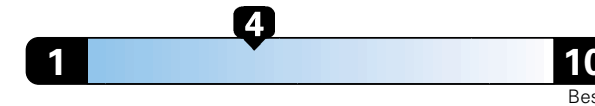

2019

PACIFICA TOURING L

For more information visit: www.chrysler.com
or call 1-800-CHRYSLER

FCA US LLC

IMPORTED FROM DETROIT®

THIS VEHICLE IS MANUFACTURED TO MEET SPECIFIC UNITED STATES REQUIREMENTS. THIS VEHICLE IS NOT MANUFACTURED FOR SALE OR REGISTRATION OUTSIDE OF THE UNITED STATES.

MANUFACTURER'S SUGGESTED RETAIL PRICE OF THIS MODEL INCLUDING DEALER PREPARATION

Base Price: $36,545

CHRYSLER PACIFICA TOURING L
Exterior Color: Brilliant Black Crystal Pearl-Coat Exterior Paint
Interior Color: Black / Alloy Interior Colors
Interior: Perforated Leather-Trim Bucket Seats
Engine: 3.6L V6 24V VVT Engine with ESS
Transmission: 9-Speed FWD Automatic Transmission
STANDARD EQUIPMENT (UNLESS REPLACED BY OPTIONAL EQUIPMENT)
FUNCTIONAL/SAFETY FEATURES

Advanced Multistage Front Airbags
Driver Inflatable Knee-Bolster Airbag
Passenger Inflatable Knee-Bolster Air Bag
Supplemental Side-Curtain Airbags in All Rows
Supplemental Front Seat-Mounted Side Airbags
LATCH Ready Child Seat Anchor System
ParkView® Rear Back-Up Camera
SafetyTec Group
Blind-Spot and Cross-Path Detection
ParkSense® Rear Park-Assist with Stop
Electronic Stability Control
Ready-Alert Braking
Hill Start Assist
Capless Fuel-Fill
Tire Inflator Kit (No Compact Spare)
Remote-Start System
Universal Garage-Door Opener
Sentry Key® Theft Deterrent System
Remote Proximity - All Doors
Keyless Go™

INTERIOR FEATURES