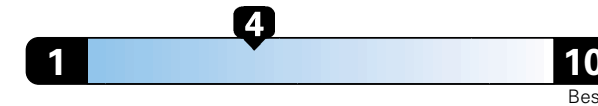

Fuel Economy and Environment

Gasoline Vehicle

Fuel Economy These estimates reflect new EPA methods beginning with 2017 models.
22 MPG
combined city/hwy
19 city 28 highway

Minivan range from 19 to 52 MPGe. The best vehicle rates 136 MPGe.

4.5 gallons per 100 miles

You spend \$1,750
in fuel costs over 5 years compared to the average new vehicle.

Annual fuel cost \$1,750

Fuel Economy & Greenhouse Gas Rating (tailpipe only)

Smog Rating (tailpipe only)