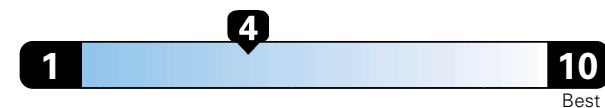

2019

PACIFICA TOURING L

For more information visit: www.chrysler.com
or call 1-800-CHRYSLER

FCA US LLC

IMPORTED FROM DETROIT®

THIS VEHICLE IS MANUFACTURED TO MEET SPECIFIC UNITED STATES REQUIREMENTS. THIS VEHICLE IS NOT MANUFACTURED FOR SALE OR REGISTRATION OUTSIDE OF THE UNITED STATES.

MANUFACTURER'S SUGGESTED RETAIL PRICE OF THIS MODEL INCLUDING DEALER PREPARATION

Base Price: $36,295

CHRYSLER PACIFICA TOURING L
Exterior Color: Granite Crystal Metallic Clear-Coat Exterior Paint
Interior Color: Black / Alloy Interior Colors
Interior: Perforated Leather-Trim Bucket Seats
Engine: 3.6L V6 24V VVT Engine with ESS
Transmission: 9-Speed FWD Automatic Transmission

STANDARD EQUIPMENT (UNLESS REPLACED BY OPTIONAL EQUIPMENT)

FUNCTIONAL/SAFETY FEATURES

Advanced Multistage Front Airbags
Driver Inflatable Knee-Bolster Airbag
Passenger Inflatable Knee-Bolster Air Bag
Supplemental Side-Curtain Airbags in All Rows
Supplemental Front Seat-Mounted Side Airbags
LATCH Ready Child Seat Anchor System
ParkView® Rear Back-Up Camera
SafetyTec Group
Blind-Spot and Cross-Path Detection
ParkSense® Rear Park-Assist with Stop
Electronic Stability Control
Ready-Alert Braking
Hill Start Assist
Capless Fuel-Fill
Tire Inflator Kit (No Compact Spare)
Remote-Start System
Universal Garage-Door Opener
Sentry Key® Theft Deterrent System
Remote Proximity - All Doors
Keyless Go™

INTERIOR FEATURES