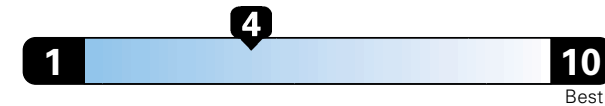

Fuel Economy & Greenhouse Gas Rating (tailpipe only)